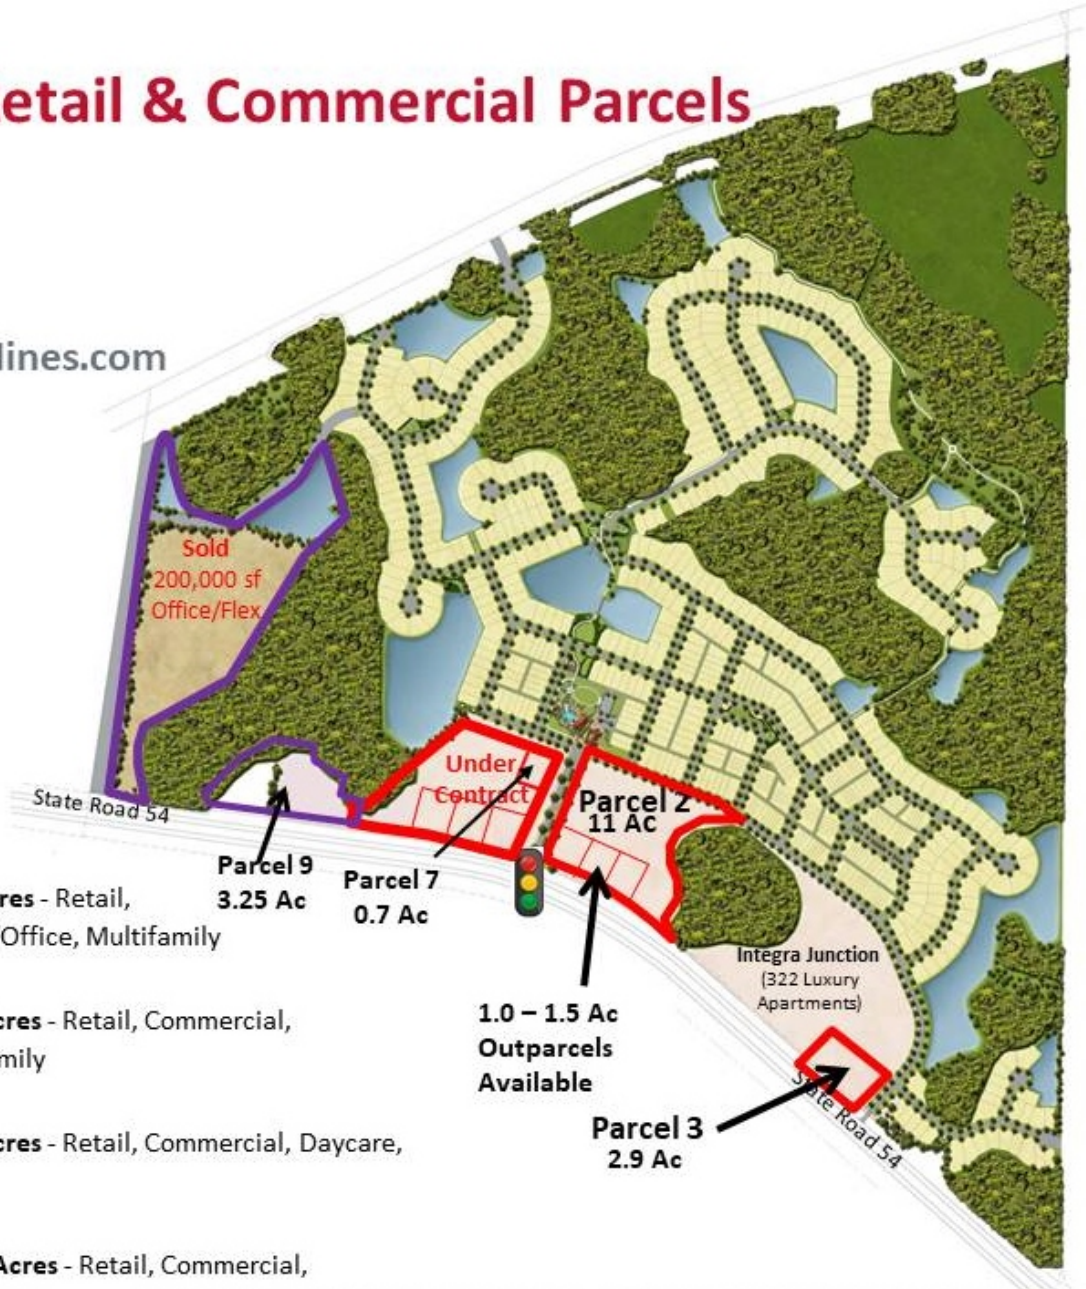

Asturia

Available Retail & Commercial Parcels

Creighton Call
(904) 599-9013
Creighton.Call@Hines.com

Parcel 2: 11 net Acres - Retail, Commercial, Medical/Office, Multifamily

Parcel 3: 2.9 net Acres - Retail, Commercial, Medical/Office, Multifamily

Parcel 7: 0.7 net Acres - Retail, Commercial, Daycare, School

Parcel 9: 3.25 net Acres - Retail, Commercial, Medical/Office, Multifamily

1.0 - 1.5 Ac
Outparcels
Available

Parcel 3
2.9 Ac

This plan is conceptual and all unit quantities, locations and acreages are approximate and subject to change.